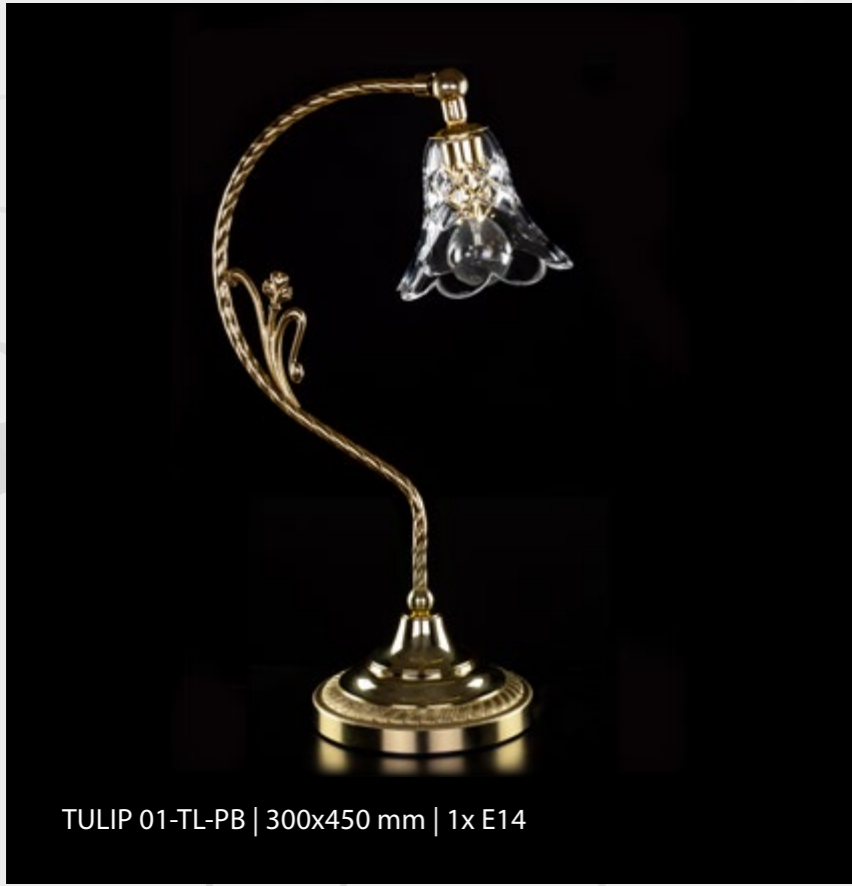

FILA POLISHED | 360x320x160 mm | 1x E14

TULIP 01-TL-PB | 300x450 mm | 1x E14